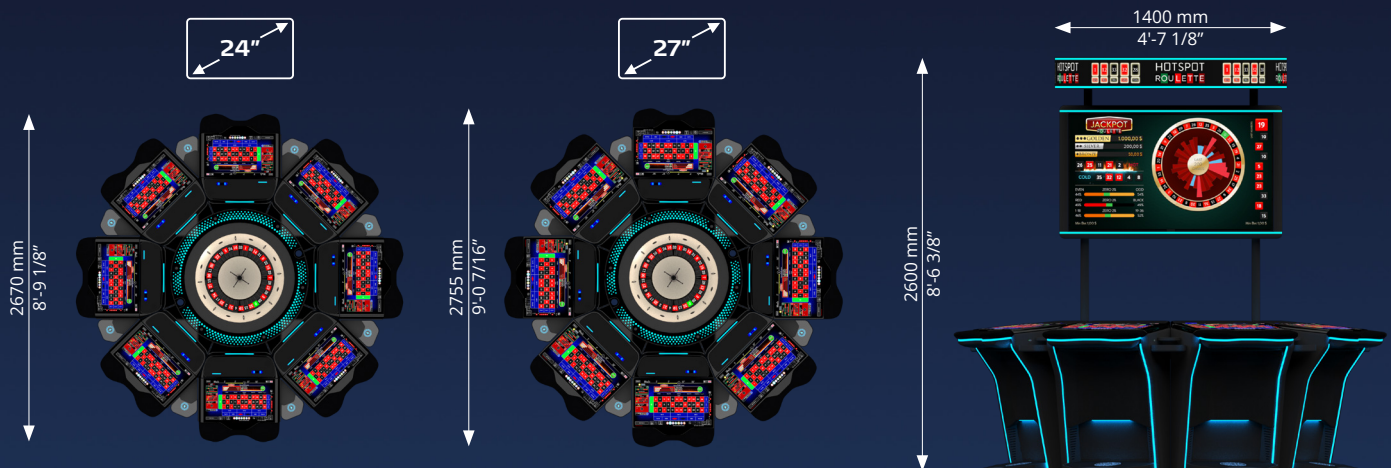

# SPECTRA

MERKUR ROULETTE

**Roulette**  
8 play stations

## DIMENSIONS

- Immersive, razor-sharp graphics on **24" Full HD** and **27" 4K** high-resolution displays

## FEATURES

- User-friendly interfaces with intuitive touchscreen controls
- Outstanding visibility of the roulette wheel made of super durable composite material with integrated LED lighting
- Superior seating comfort for an enjoyable gaming experience
- Built-in LED lighting shapes the wheel and the playing stations and follows the flow of the game
- Bill validator and ticket printer are visible and comfortably accessible
- Handy surfaces for snacks and drinks
- Wireless and USB chargers for mobile phones
- Elegant double-sided topper with a circular animated LED sign that can attract players from across the casino